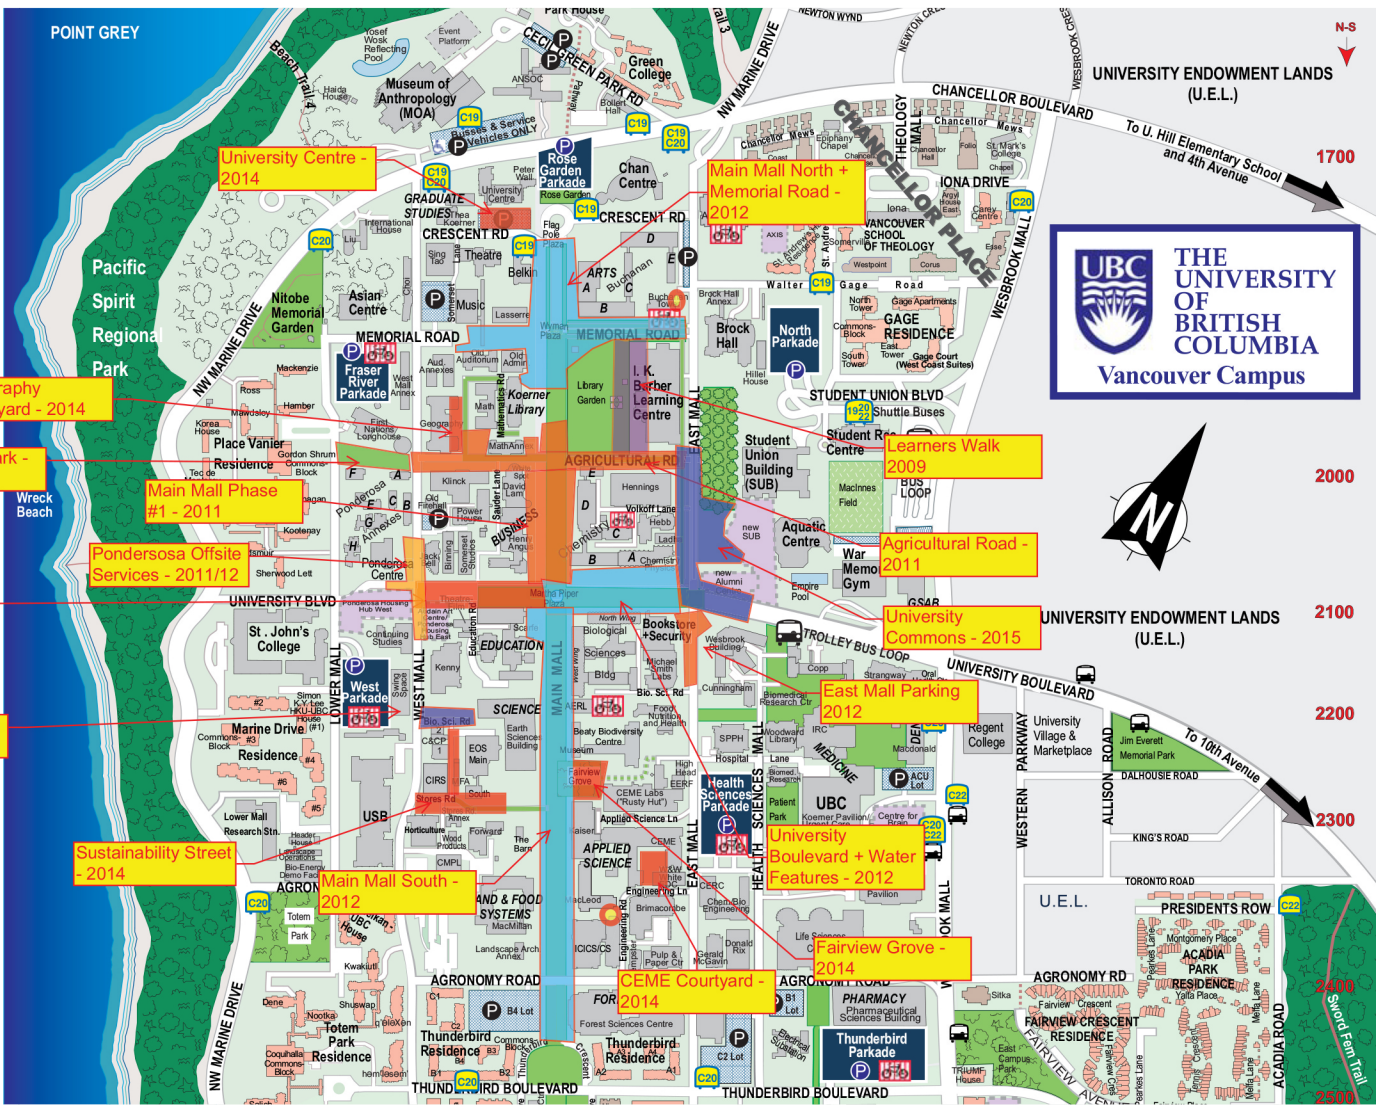

2500

University Centre - 2014

Main Mall North + Memorial Road - 2012

Geography Courtyard - 2014

Lower Mall Park - 2010

Main Mall Phase #1 - 2011

University Blvd West - 2014

Pondersosa Offsite Services - 2011/12

Learners Walk 2009

Agricultural Road - 2011

University Commons - 2015

Biological Sciences Road - 2013

Sustainability Street - 2014

Main Mall South - 2012

East Mall Parking 2012

University Boulevard + Water Features - 2012

Fairview Grove - 2014

CEME Courtyard - 2014

To U. Hill Elementary School and 4th Avenue

To 10th Avenue

To 25th Street

1700

2000

2100